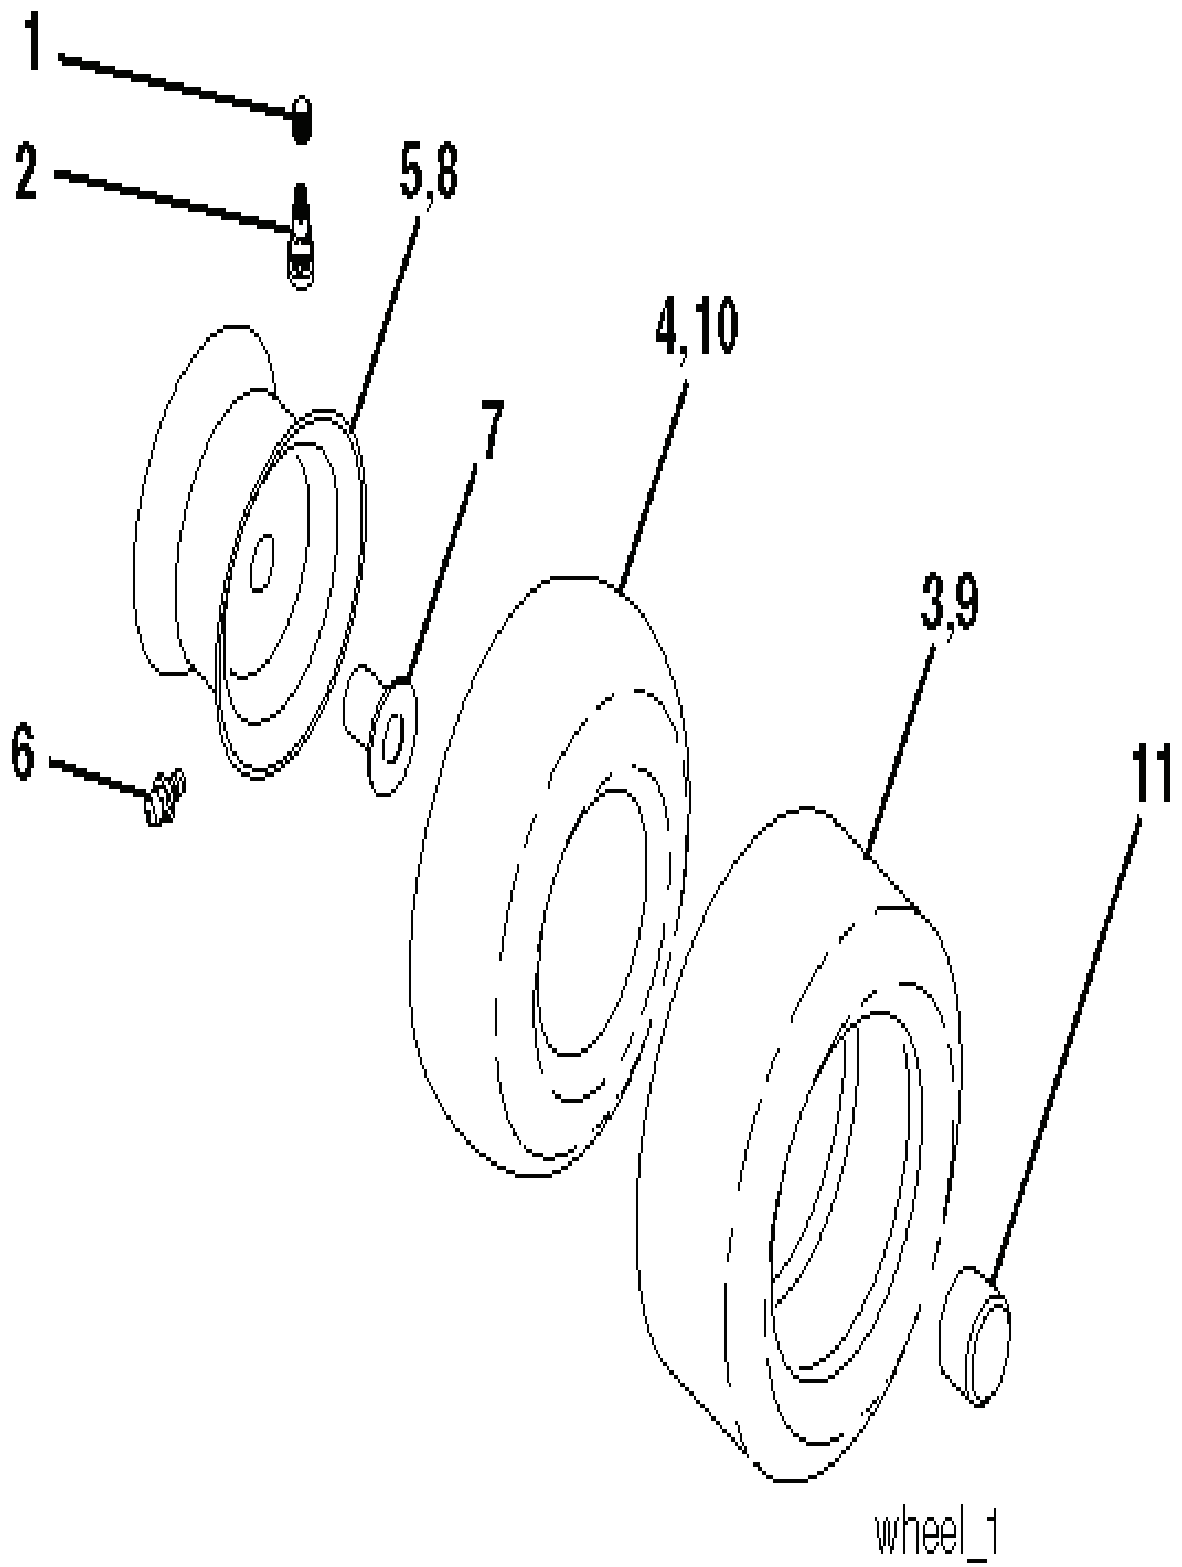

TRACTORS/RIDE MOWERS

PXM_REF	PXM_PARTNO	BESCHREIBUNG	PXM_REMARK
1	532059192	CAP VALVE	1
2	532065139	NIPPEL	1
3	532106222	REIFEN	FRONT (15 X 6-6) 1
4	532059904	SCHLAUCH	(Service Item Only) 1
5	532439673	FELGE	Front 6" 1
6	532000278	NIPPEL	(Front Wheel Only) 1
7	532009040	LAGER	(Front Wheel Only) 1
8	532440881	FELGE	Rear 8" 1
9	532420531	REIFEN	REAR (18 X 8.5-8) 1
10	532007152	ROHR	(Service Item Only) 1
11	532175039	RADKAPPE	1
--	532144334	SEALING FOAM	1
	PXM_PARTNO		PXM_REMARK