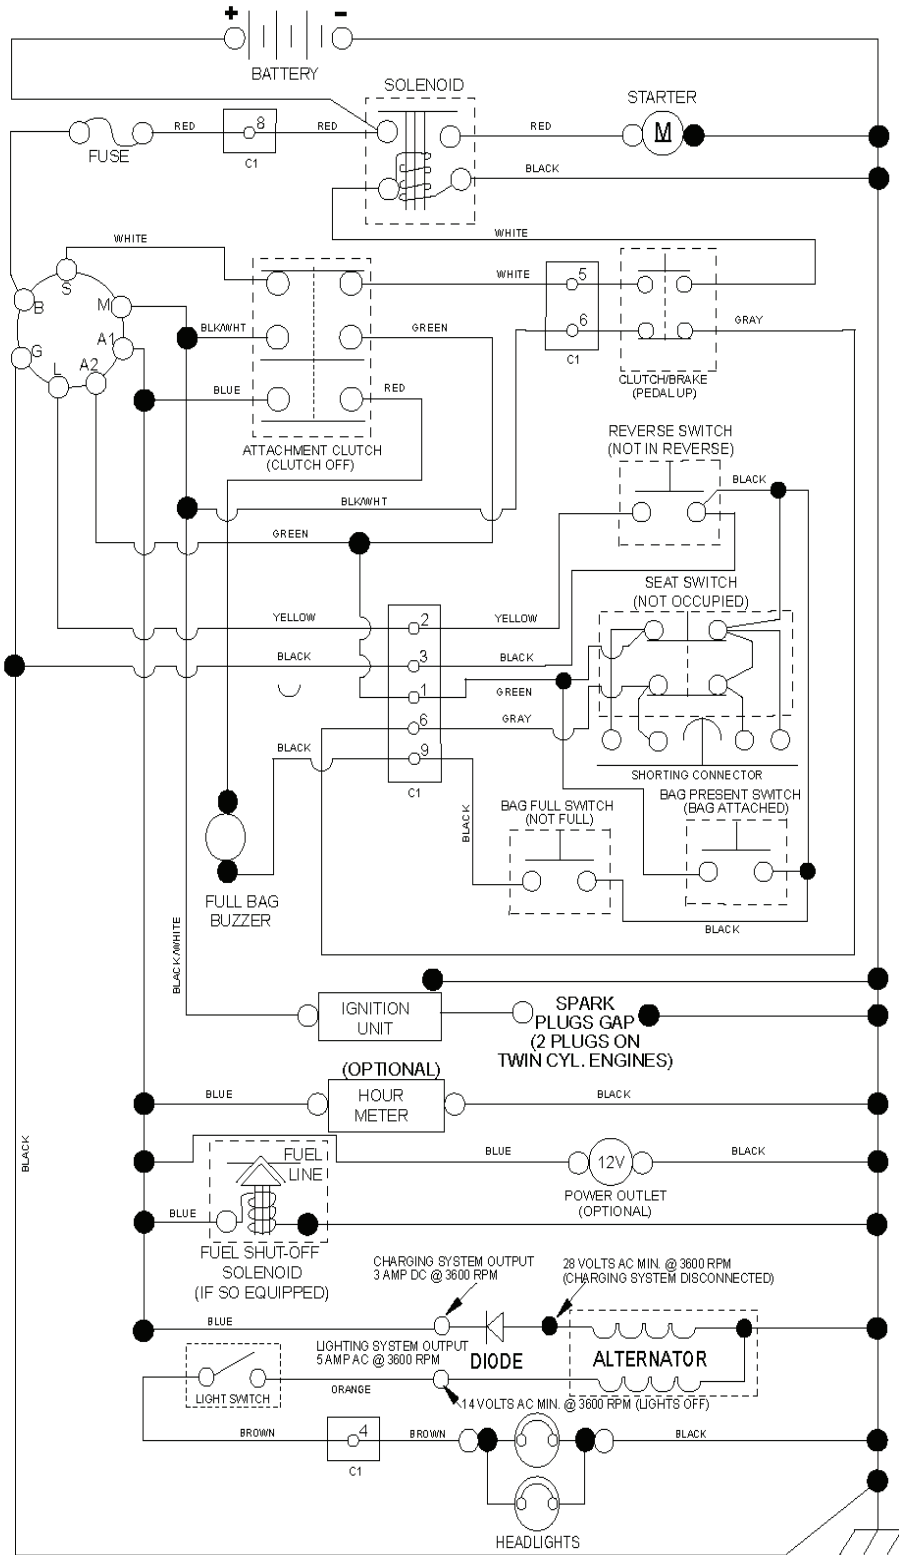

SCH17

NOTE
YOUR TRACTOR IS EQUIPPED WITH A SPECIAL ALTERNATOR SYSTEM. THE LIGHTS ARE NOT CONNECTED TO THE BATTERY, BUT HAVE THEIR OWN ELECTRICAL SOURCE. BECAUSE OF THIS, THE BRIGHTNESS OF THE LIGHTS WILL CHANGE WITH ENGINE SPEED. AT IDLE THE LIGHTS WILL DIM. AS THE ENGINE SPEED IS INCREASED, THE LIGHTS WILL BECOME THEIR BRIGHTEST.