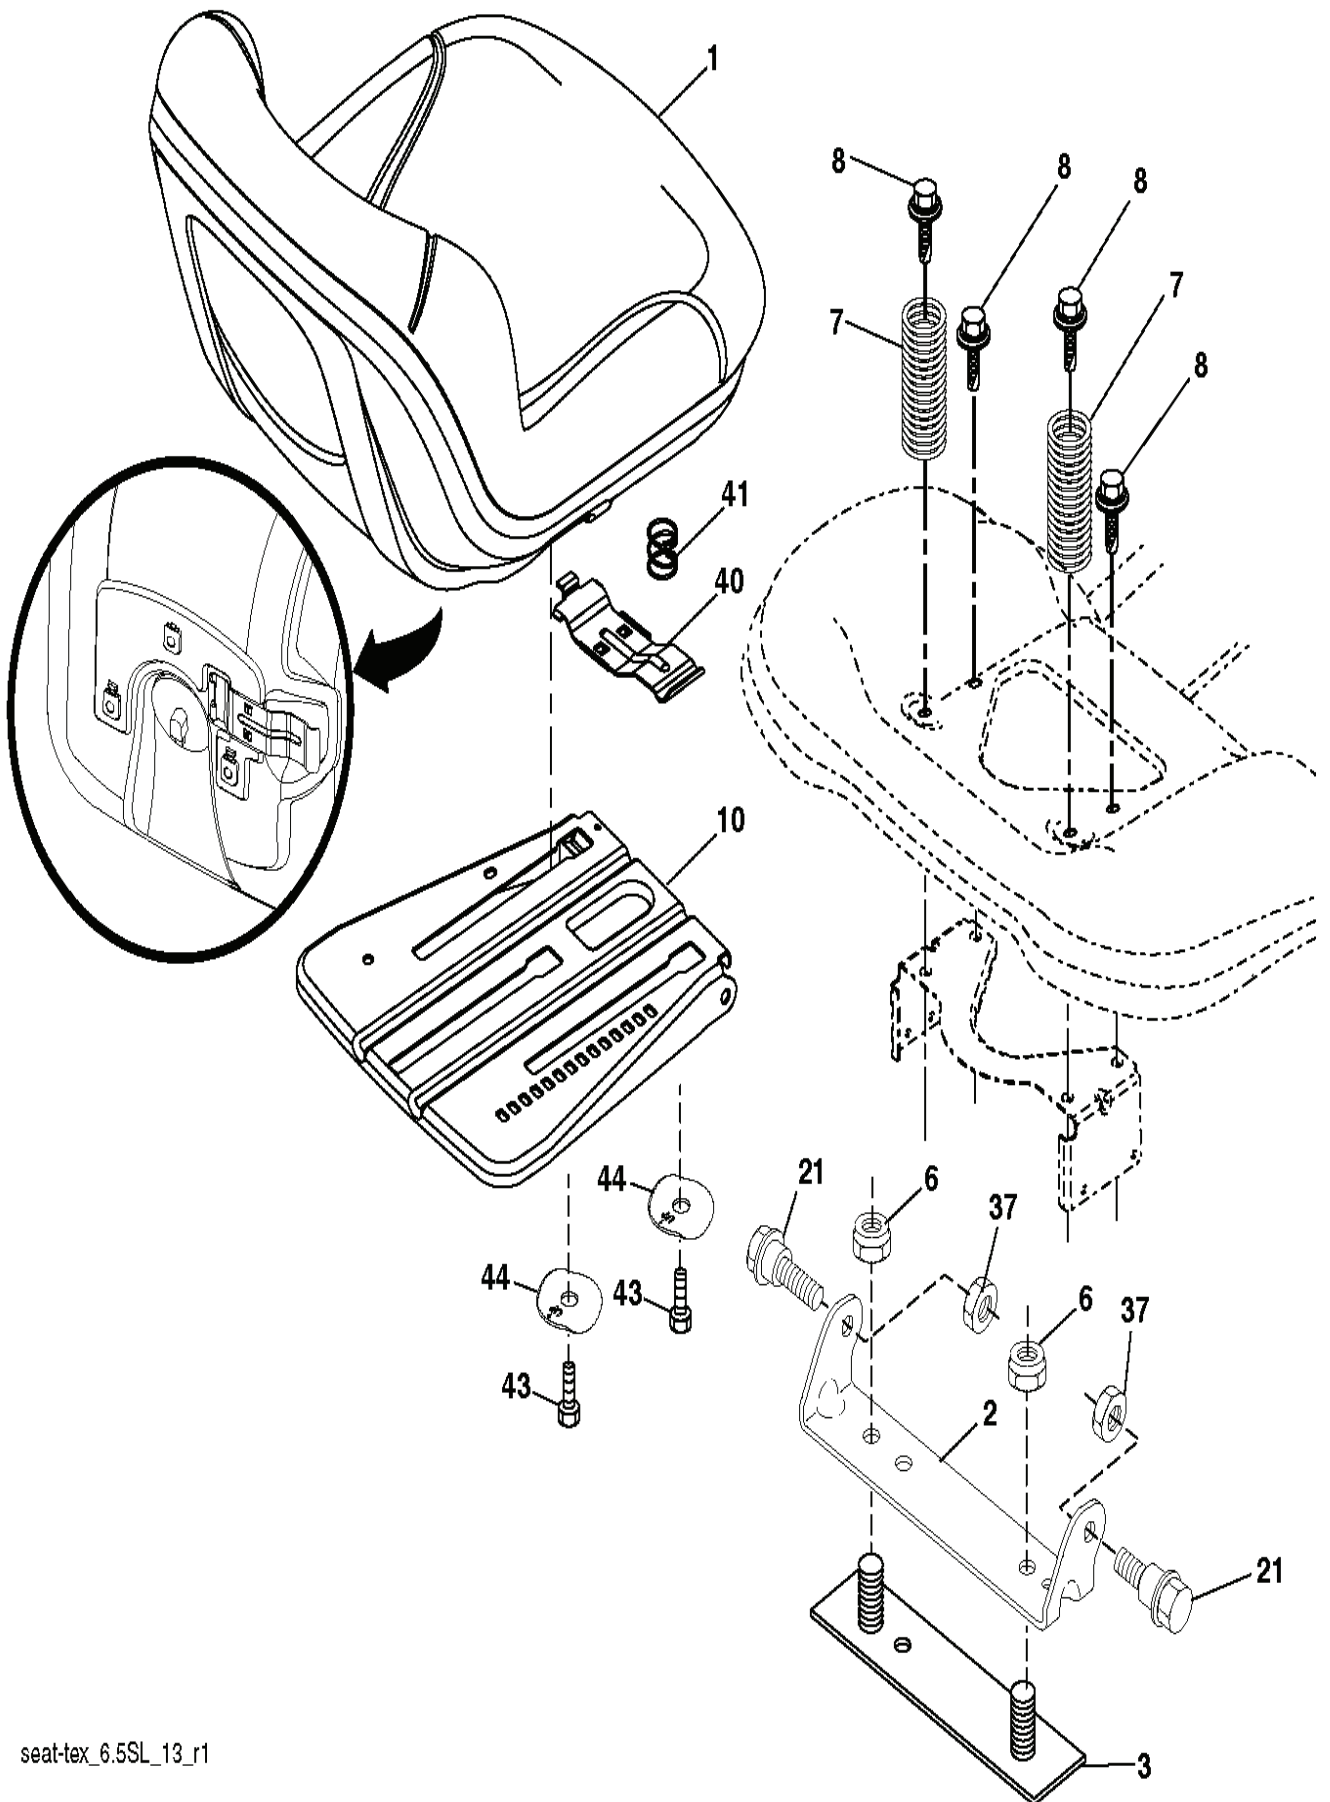

IGNITION SWITCH

POSITION	CIRCUIT "MAKE"
OFF	M+G+A1
RUNOVERRIDE	B+A1
RUN	B+A1 L+A2
START	B + S + A1

CHASSIS HARNESS CONNECTOR (C1) (MATING SIDE)

DASH HARNESS CONNECTOR (C1) (MATING SIDE)

WIRING INSULATED CLIPS
 NOTE: IF WIRING INSULATED CLIPS WERE REMOVED FOR SERVICING OF UNIT, THEY SHOULD BE RE-INSTALLED TO PROPERLY SECURE YOUR WIRING.

NON-REMOVABLE CONNECTIONS

REMOVABLE CONNECTIONS

TRACTORS/RIDE MOWERS

PXM_REF	PXM_PARTNO	BESCHREIBUNG	PXM_REMARK
1	532406625	SITZ	1
2	532180166	HALTER	1
3	532140675	SPANNBAND	1
6	873800600	MUTTER	1
7	589483501	FEDER	1
8	532171877	BOLZEN	1
10	596657402	PLATTE	1
21	587907801	BOLZEN	1
37	596583702	MUTTER	1
40	595088102	EINSTELLHEBEL	1
41	532198200	FEDER	1
43	874760612	BOLZEN	1
44	501051801	SCHEIBE	1